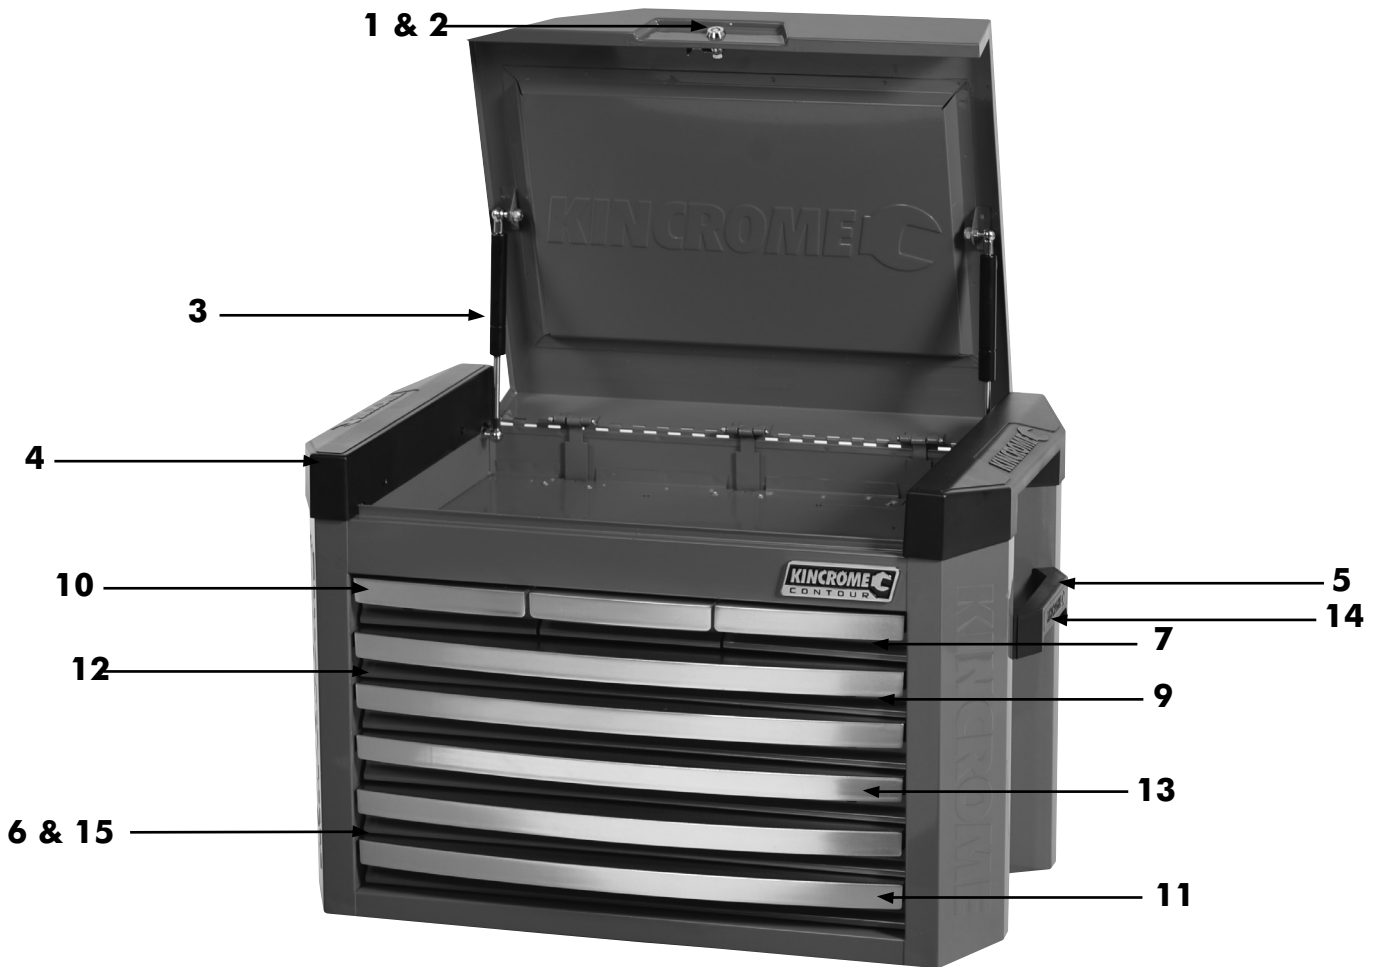

TOOL CHEST 8 DRAWER

Part No. K7748

INCLUDES PRY BAR HOLDERS

OPERATION MANUAL

⚠ IMPORTANT:

THIS OPERATING MANUAL CONTAINS IMPORTANT SAFETY INFORMATION. READ CAREFULLY AND UNDERSTAND ALL INFORMATION BEFORE OPERATING TOOL. SAVE THIS MANUAL FOR FUTURE USE.

PARTS LIST

Release "Secure Lock" to open each drawer

Ensure drawers are fully closed prior to closing lid and locking the chest

8 x Liners

TOOLS NEEDED

2 People Lift

TOOL CHEST 8 DRAWER

Part No. K7748

PARTS LIST

REPLACEMENT PARTS

ITEM	PART NO.	DESCRIPTION	QUANTITY
1	K7777	Lock & Key	1
2	K7779	Key Only (Specify Key Number)	1
3	K7748-3	Gas Strut	1
4	K7748-4	Top Mould Edge (1)	1
5	K7748-5	Side Carry Handle (1)	1
6	K7748-6	Ball Bearing Slide Set (2)	2
7	K7748-7	Alum Drawer Grip (Small)	3