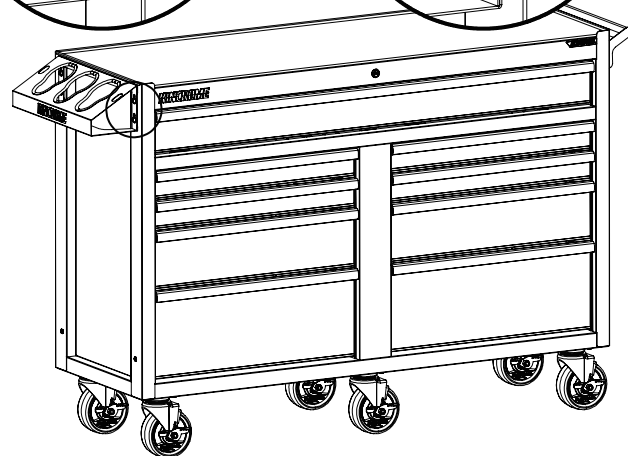

Not suitable for mounting in Vehicles

Specifications

Net Weight	0.92kg
Material	Heavy Gauge Steel
Measurements	L 416 x W 137 x H 120mm

Parts List

4 X HEX BOLTS

4 X WASHERS

Additional Parts List

(if adding further accessories)
> 4 x M6 self-locking nut

Maintenance

> Periodically tighten all hardware
> Use a damp Microfibre cloth to clean all surfaces

Operation Manual

K77921

Assembly Instructions

The Bluesteel Power Tool Holder can be installed on either side of a Kinchrome Bluesteel trolley or compatible accessory. Once you have determined your preferred position, install the power tool holder using the provided hardware.