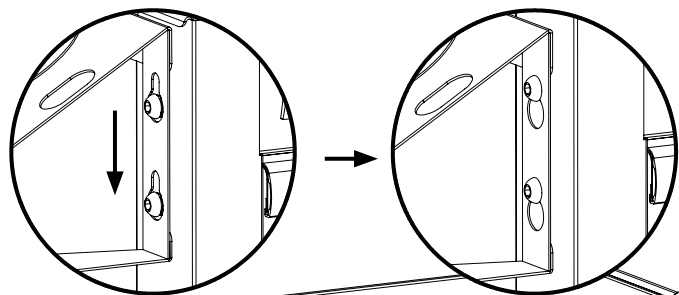

Not suitable for mounting in Vehicles

Specifications

Net Weight	0.92kg
Material	Heavy Gauge Steel
Measurements	L 416 x W 137 x H 120mm

Parts List

4 X HEX BOLTS

4 X WASHERS

Additional Parts List

(if adding further accessories)
> 4 x M6 self-locking nut

Maintenance

> Periodically tighten all hardware
> Use a damp Microfibre cloth to clean all surfaces

Operation Manual

K77921

Assembly Instructions

The Bluesteel Power Tool Holder can be installed on either side of a Kinchrome Bluesteel trolley or compatible accessory. Once you have determined your preferred position, install the power tool holder using the provided hardware.