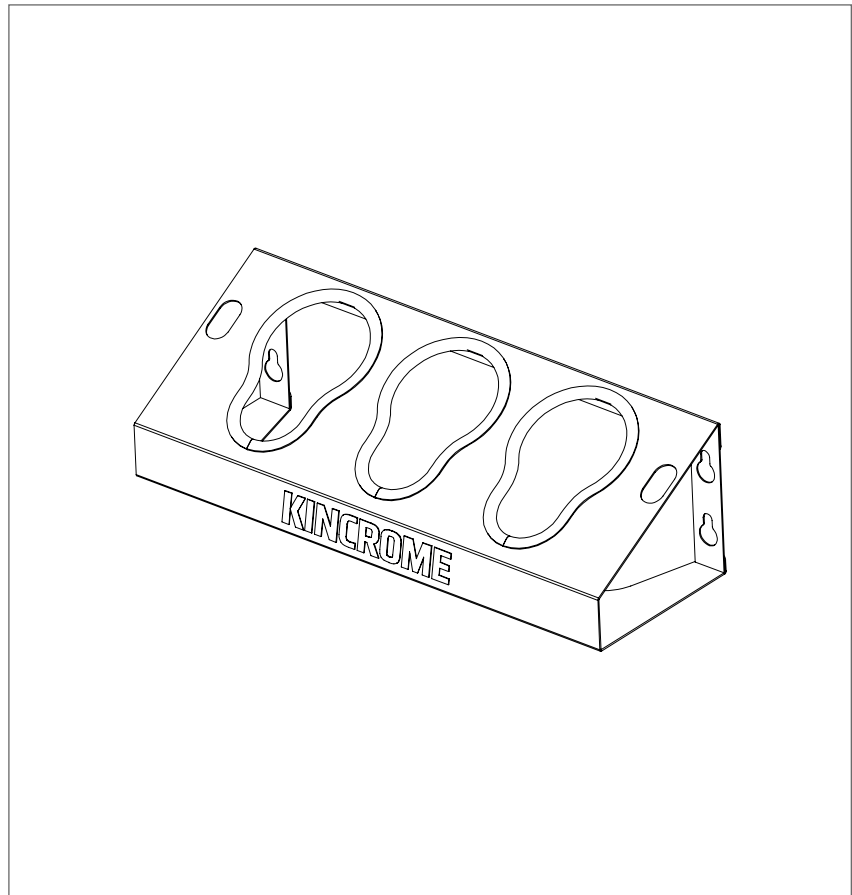

Not suitable for mounting in Vehicles

Specifications

Net Weight	0.92kg
Material	Heavy Gauge Steel
Measurements	L 416 x W 137 x H 120mm

Parts List

4 X HEX BOLTS

4 X WASHERS

Additional Parts List

(if adding further accessories)
> 4 x M6 self-locking nut

Maintenance

> Periodically tighten all hardware
> Use a damp Microfibre cloth to clean all surfaces

Operation Manual

K77921

Assembly Instructions

The Bluesteel Power Tool Holder can be installed on either side of a Kinchrome Bluesteel trolley or compatible accessory. Once you have determined your preferred position, install the power tool holder using the provided hardware.