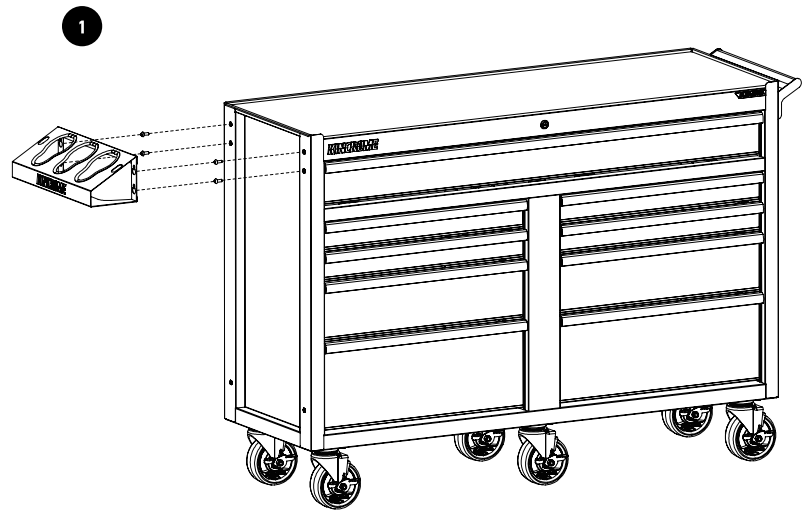

Not suitable for mounting in Vehicles

Specifications

Net Weight	0.92kg
Material	Heavy Gauge Steel
Measurements	L 416 x W 137 x H 120mm

Parts List

4 X HEX BOLTS

4 X WASHERS

Additional Parts List

(if adding further accessories)
> 4 x M6 self-locking nut

Maintenance

> Periodically tighten all hardware
> Use a damp Microfibre cloth to clean all surfaces

Operation Manual

K77921

Assembly Instructions

The Bluesteel Power Tool Holder can be installed on either side of a Kinchrome Bluesteel trolley or compatible accessory. Once you have determined your preferred position, install the power tool holder using the provided hardware.