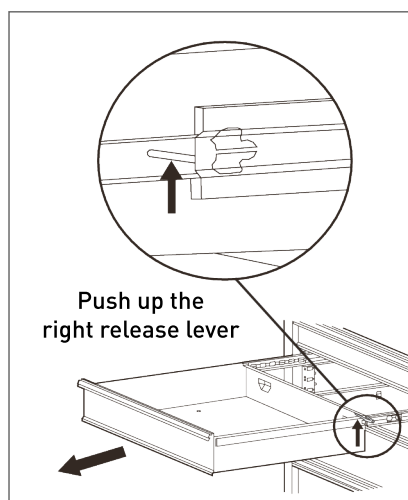

RE-INSERTING THE DRAWERS

- Extend the drawer slides.
- Insert the brackets on each side of the drawer into the slots on the slides, being careful that they are properly positioned.
- Once properly inserted, completely close the drawer to set the slides in their proper positions.

Note: If drawer does not slide in smoothly Do Not force. Remove and reinstall drawer.