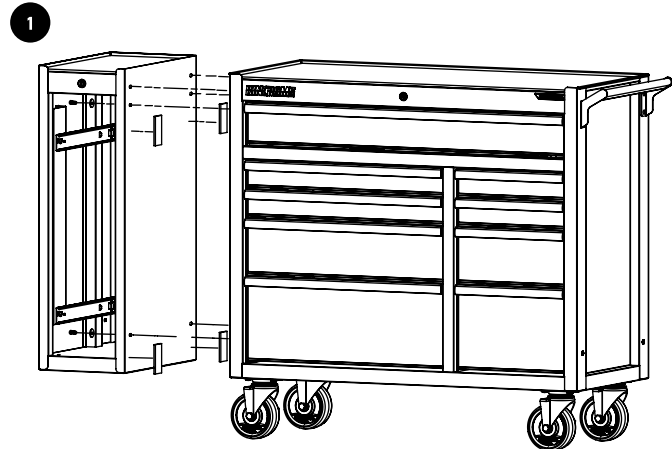

Operation Manual

Assembly Instructions

STEP 1:

The Bluesteel Side locker can be installed on either side of a Kincrome Bluesteel trolley or compatible accessory. Once you have determined your preferred position, install the 4 x Adhesive EVA protectors on the side of the side locker that will sit against the trolley or accessory.

STEP 2:

Follow the instructions below under "How to Remove & Reinsert Drawers" and remove the drawer from the side locker and set aside.

STEP 3:

With assistance, carefully lift into position. While holding in place, from inside the side locker use the 6 x provided hex bolts and washers to fasten securely.

STEP 4:

Follow the instructions below under "How to Remove & Reinsert Drawers" and Reinsert the side locker drawer.