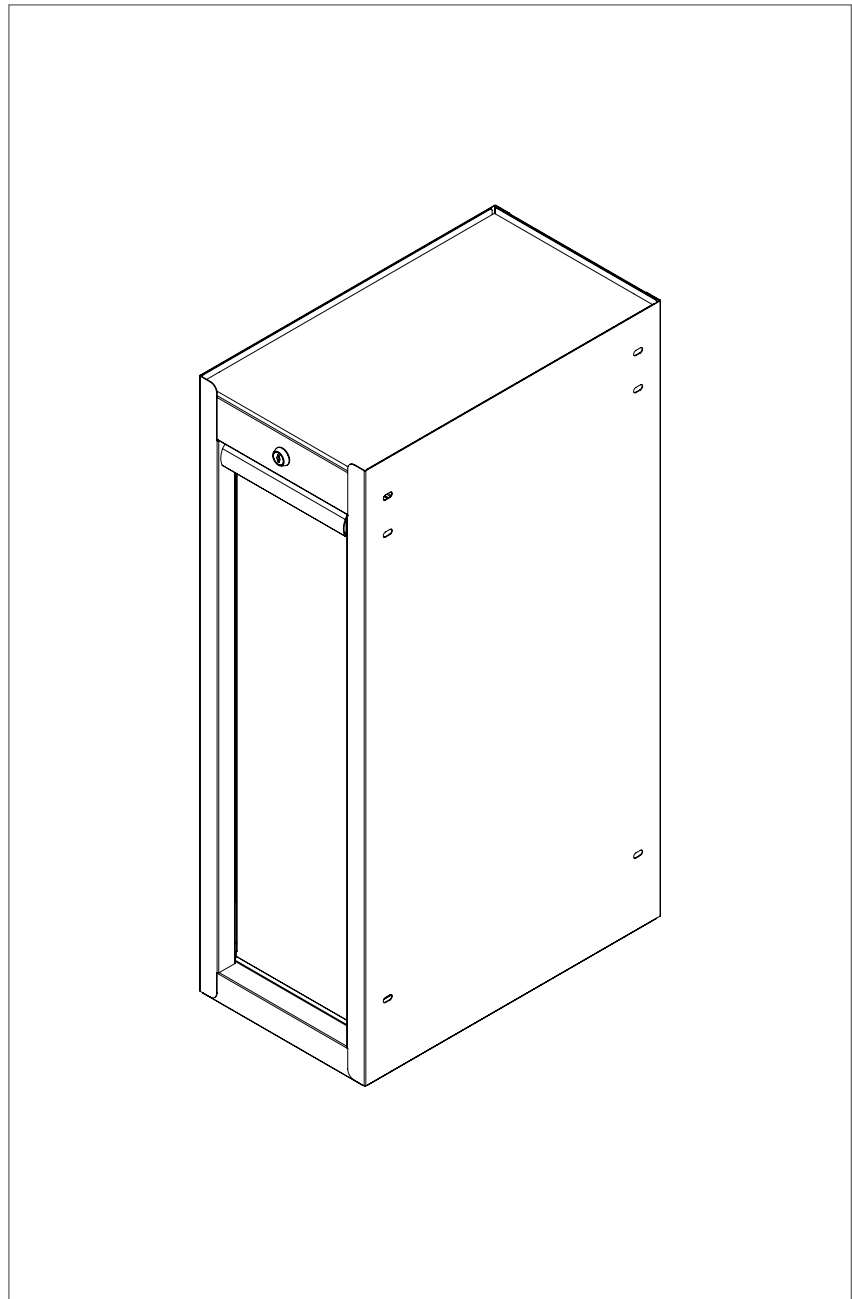

Operation Manual

K77923

IMPORTANT: THIS OPERATING MANUAL CONTAINS IMPORTANT SAFETY INFORMATION, READ CAREFULLY & UNDERSTAND ALL INFORMATION BEFORE OPERATING. SAVE THIS MANUAL FOR FUTURE USE

Do not let children near the Toolbox.

Not suitable for mounting in Vehicles

Specifications

Shelf Load Capacity	15kg
Net Weight	19.9kg
Material	Heavy Gauge Steel
Measurements	L 258 x W 461 x H 830mm

Parts List

6 X HEX BOLTS

6 X WASHERS

6 X TUBS

4 X EVA MAT

4 X ADHESIVE EVA PROTECTORS

2 X KEYS

Additional Parts List

1. (if adding further accessories)
2. > 6 x hex bolts
   - > 12 x washers
   - > 6 x lock nuts

Maintenance

- > Periodically tighten all hardware
- > Lubricate the lock with graphite annually
- > Use a damp Microfibre cloth to clean all surfaces