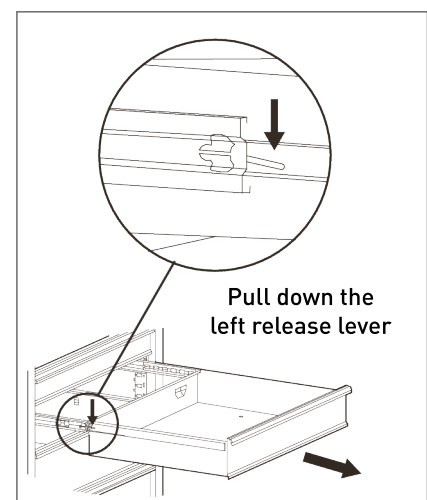

RE-INSERTING THE DRAWERS

- Extend the drawer slides.
- Insert the brackets on each side of the drawer into the slots on the slides, being careful that they are properly positioned.
- Once properly inserted, completely close the drawer to set the slides in their proper positions.

Note: If drawer does not slide in smoothly Do Not force. Remove and reinstall drawer.