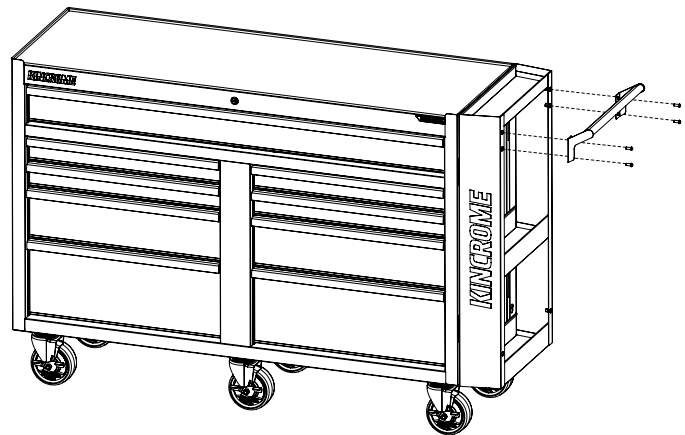

Not suitable for mounting in Vehicles

Specifications

Shelf Load Capacity	5kg
Net Weight	4.9kg
Material	Heavy Gauge Steel
Measurements	L 461 x W 120 x H 830mm

Parts List

6 X HEX BOLTS

6 X WASHERS

3 X EVA MATS

4 X ADHESIVE EVA PROTECTORS

Maintenance

- > Periodically tighten all hardware
- > Use a damp Microfibre cloth to clean all surfaces

Operation Manual

K77925

Assembly Instructions

STEP 1:

The Bluesteel Side Storage Rack can be installed on either side of a Kincrome Bluesteel trolley or compatible accessory. Once you have determined your preferred position, install the 4 x Adhesive EVA protectors on the side of the rack that will sit against the trolley or accessory.

STEP 2:

With assistance, lift into position. While holding in place, use the 6 x provided hex bolts to fasten securely.

Universal Trolley Mount
K77929

NOTE: This product can also be fitted to older BLUESTEEL Trolley models K7787, K7849 & K7899 with the addition of the K77929 Universal Trolley Mount sold separately.