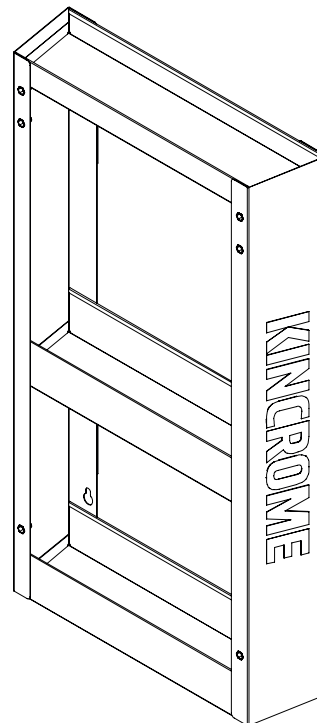

Not suitable for mounting in Vehicles

Specifications

Shelf Load Capacity	5kg
Net Weight	4.9kg
Material	Heavy Gauge Steel
Measurements	L 461 x W 120 x H 830mm

Parts List

6 X HEX BOLTS

6 X WASHERS

3 X EVA MATS

4 X ADHESIVE EVA PROTECTORS

Maintenance

- > Periodically tighten all hardware
- > Use a damp Microfibre cloth to clean all surfaces

Operation Manual

K77925

Assembly Instructions

STEP 1:

The Bluesteel Side Storage Rack can be installed on either side of a Kincrome Bluesteel trolley or compatible accessory. Once you have determined your preferred position, install the 4 x Adhesive EVA protectors on the side of the rack that will sit against the trolley or accessory.