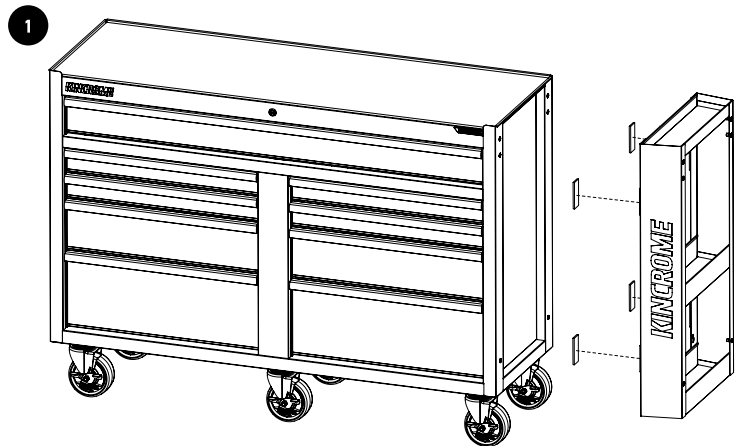

Not suitable for mounting in Vehicles

Specifications

Shelf Load Capacity	5kg
Net Weight	4.9kg
Material	Heavy Gauge Steel
Measurements	L 461 x W 120 x H 830mm

Parts List

6 X HEX BOLTS

6 X WASHERS

3 X EVA MATS

4 X ADHESIVE EVA PROTECTORS

Maintenance

- > Periodically tighten all hardware
- > Use a damp Microfibre cloth to clean all surfaces

Operation Manual

K77925

Assembly Instructions

STEP 1:

The Bluesteel Side Storage Rack can be installed on either side of a Kincrome Bluesteel trolley or compatible accessory. Once you have determined your preferred position, install the 4 x Adhesive EVA protectors on the side of the rack that will sit against the trolley or accessory.

STEP 2:

With assistance, lift into position. While holding in place, use the 6 x provided hex bolts to fasten securely.

Universal Trolley Mount
K77929

NOTE: This product can also be fitted to older BLUESTEEL Trolley models K7787, K7849 & K7899 with the addition of the K77929 Universal Trolley Mount sold separately.