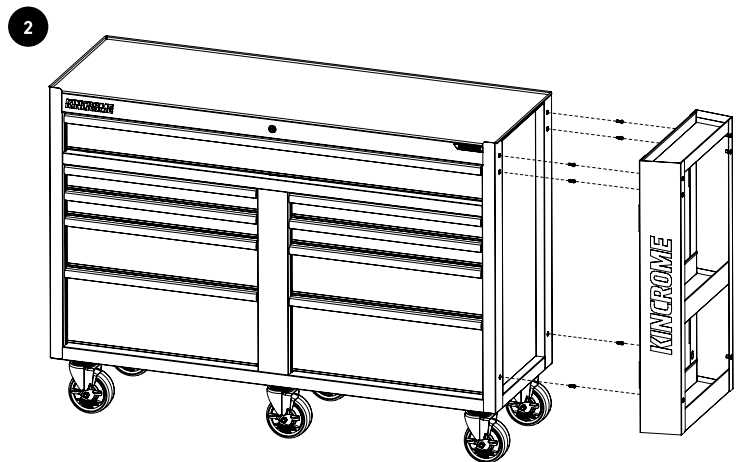

Not suitable for mounting in Vehicles

Specifications

Shelf Load Capacity	5kg
Net Weight	4.9kg
Material	Heavy Gauge Steel
Measurements	L 461 x W 120 x H 830mm

Parts List

6 X HEX BOLTS

6 X WASHERS

3 X EVA MATS

4 X ADHESIVE EVA PROTECTORS

Maintenance

- > Periodically tighten all hardware
- > Use a damp Microfibre cloth to clean all surfaces

Operation Manual

K77925

Assembly Instructions

STEP 1:

The Bluesteel Side Storage Rack can be installed on either side of a Kincrome Bluesteel trolley or compatible accessory. Once you have determined your preferred position, install the 4 x Adhesive EVA protectors on the side of the rack that will sit against the trolley or accessory.

STEP 2:

With assistance, lift into position. While holding in place, use the 6 x provided hex bolts to fasten securely.

Universal Trolley Mount
K77929

NOTE: This product can also be fitted to older BLUESTEEL Trolley models K7787, K7849 & K7899 with the addition of the K77929 Universal Trolley Mount sold separately.